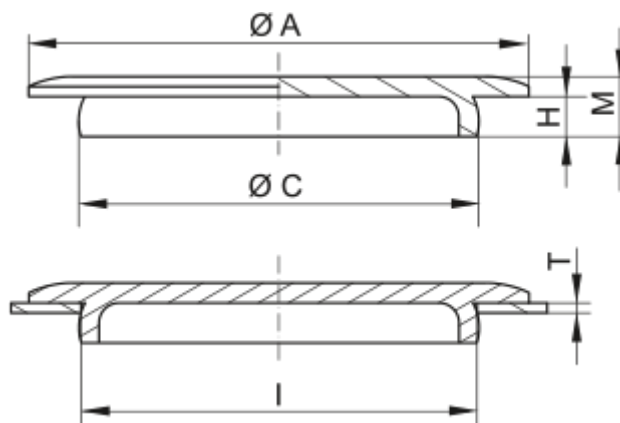

# Data Sheet

Article number: 59GPN9103759

Description: KLEE Universal flat design GPN 910 - 17,3 (Wall thickness 1)

## Measures

---

A = 20

C = 17.6

H = 4

I = 17.3

M = 6

T = 1